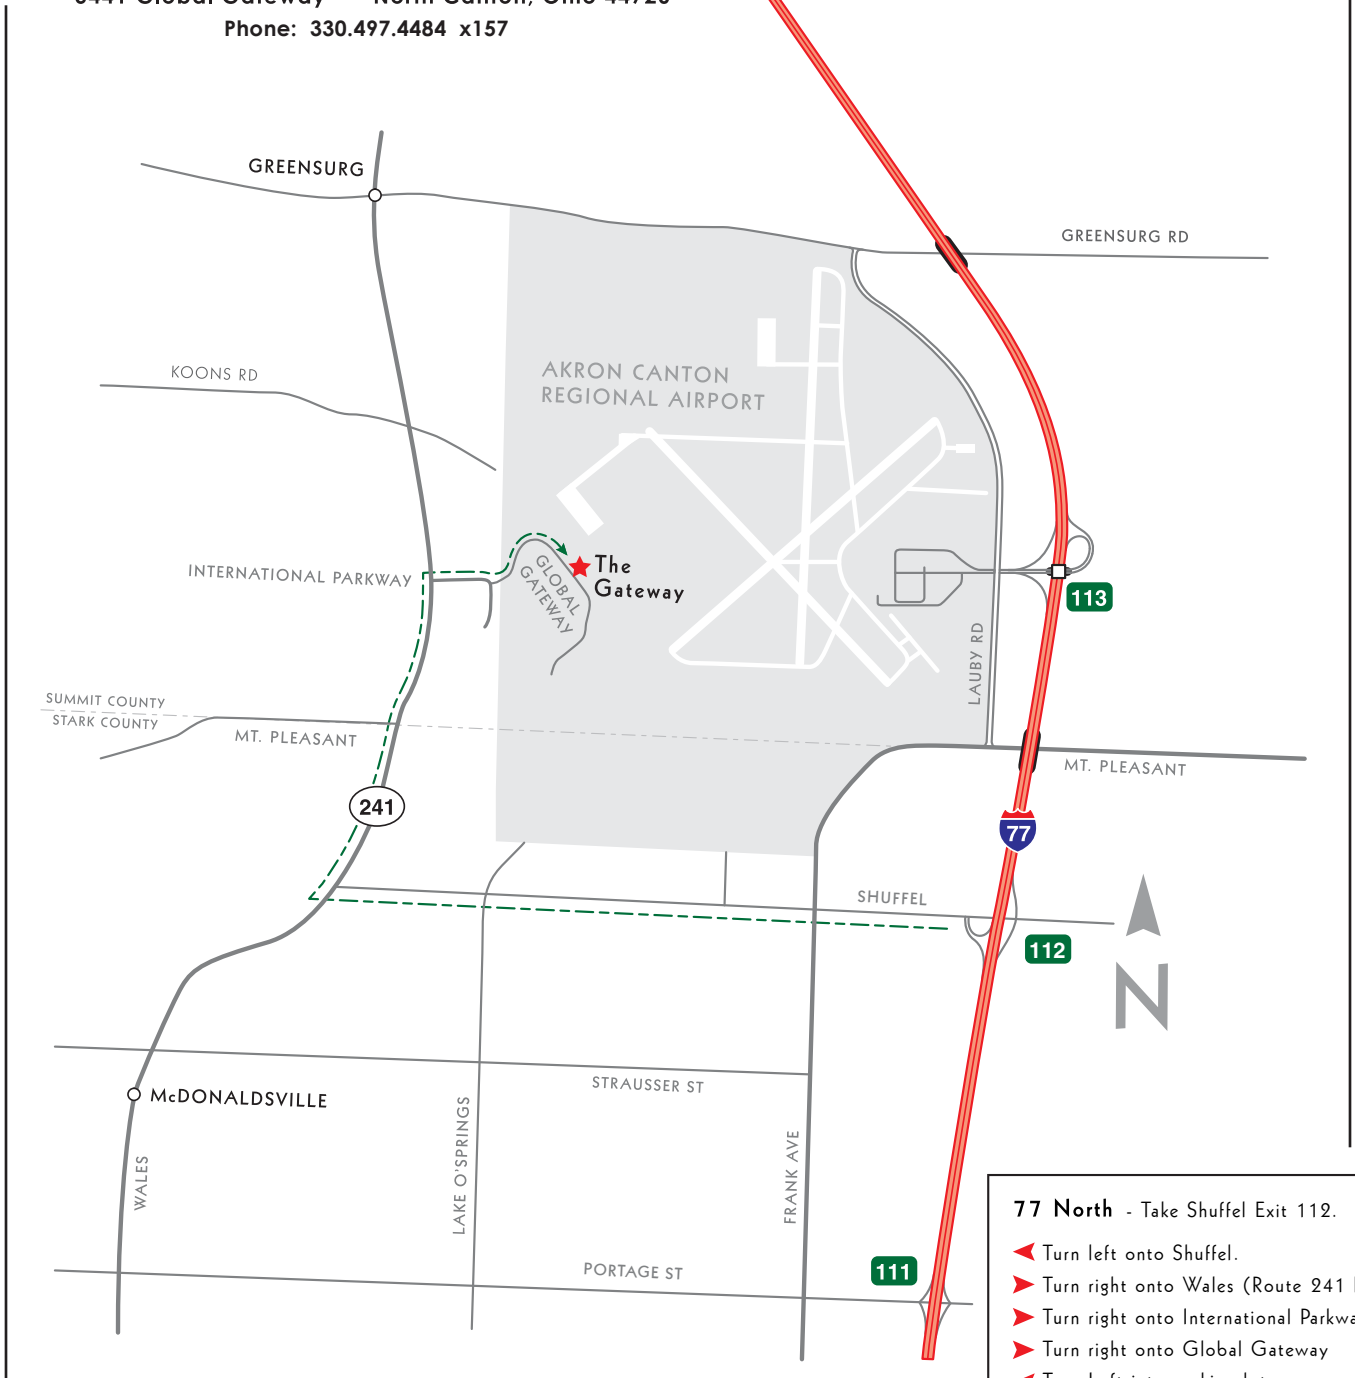

THE GATEWAY

EVENT & CONFERENCE CENTER

5441 Global Gateway • North Canton, Ohio 44720
 Phone: 330.497.4484 x157

- 77 North** - Take Shuffel Exit 112.
- ◀ Turn left onto Shuffel.
 - ▶ Turn right onto Wales (Route 241 N.)
 - ▶ Turn right onto International Parkway
 - ▶ Turn right onto Global Gateway
 - ◀ Turn Left into parking lot
- 77 South** - Take Shuffel Exit 112.
- ▶ Turn right onto Shuffel.
 - ▶ Turn right onto Wales (Route 241 N.)
 - ▶ Turn right onto International Parkway
 - ▶ Turn right onto Global Gateway
 - ◀ Turn Left into parking lot